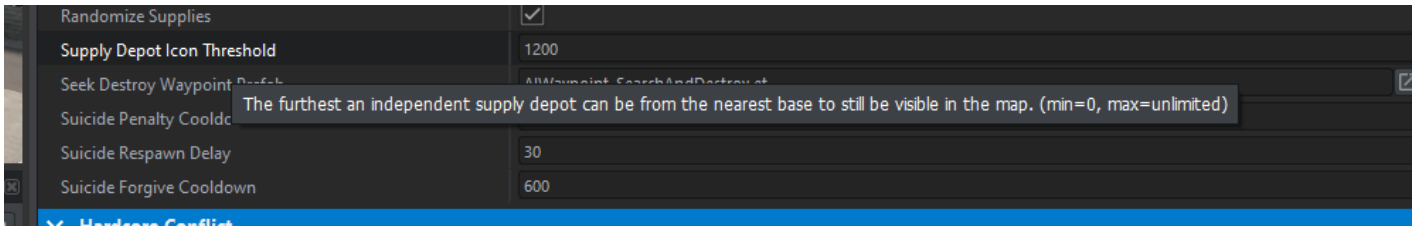

# Modify the zone of detection of the supply point (marker green supply on map)

the goal is to see the green supply icon on the map

In reforger there is a parameter to set which distance from a point a supply could be seen on map

1. Go to SCR\_GameModeCampaign

2. Go to the Campaign tab

3. Modify the line Supply Depot Icon Thershold

---