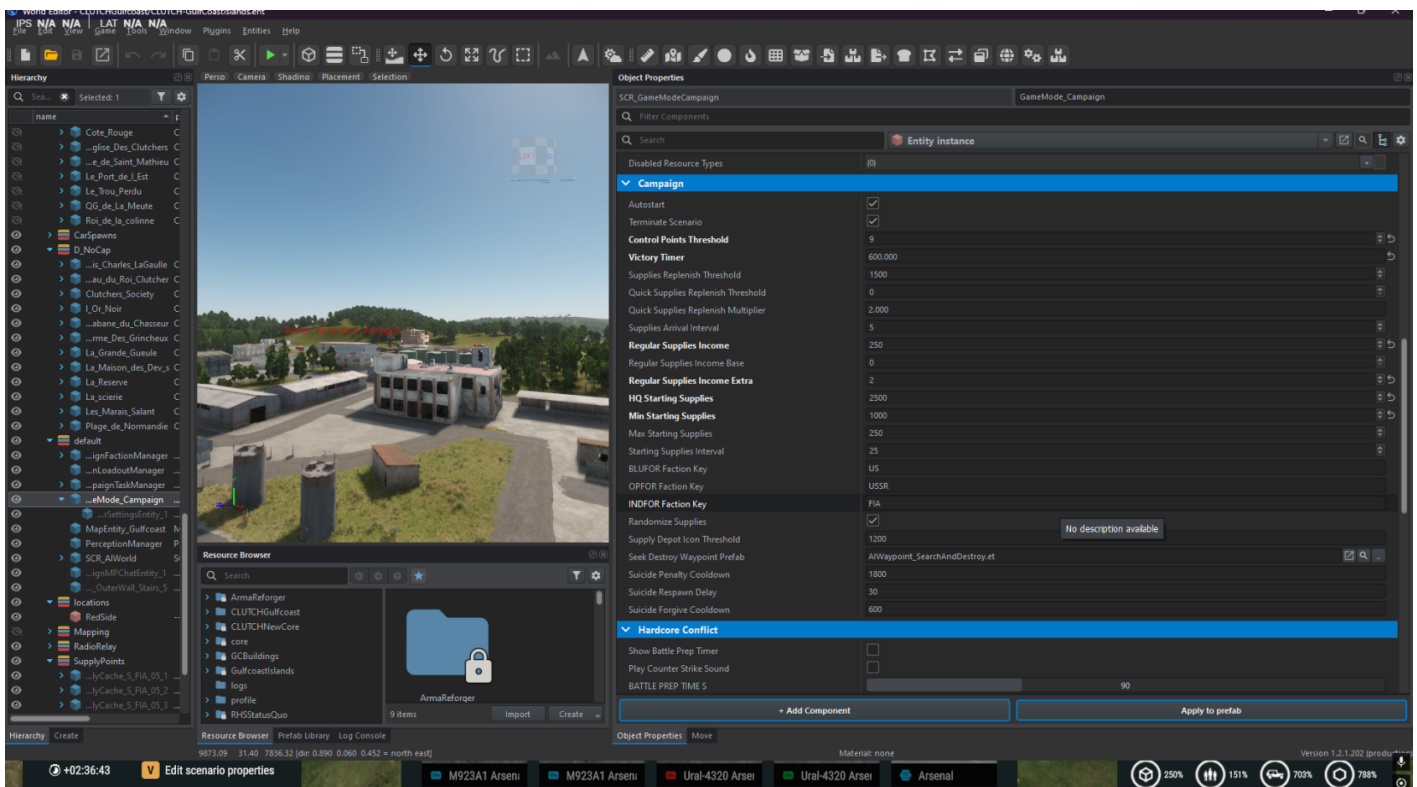

# Modify the zone of detection of the supply point (marker green supply on map)

the goal is to see the green supply icon on the map

In reforger there is a parameter to set which distance from a point a supply could be seen on map

1. Go to SCR\_GameModeCampaign

2. Go to the Campaign tab

3. Modify the line Supply Depot Icon Thershold

---