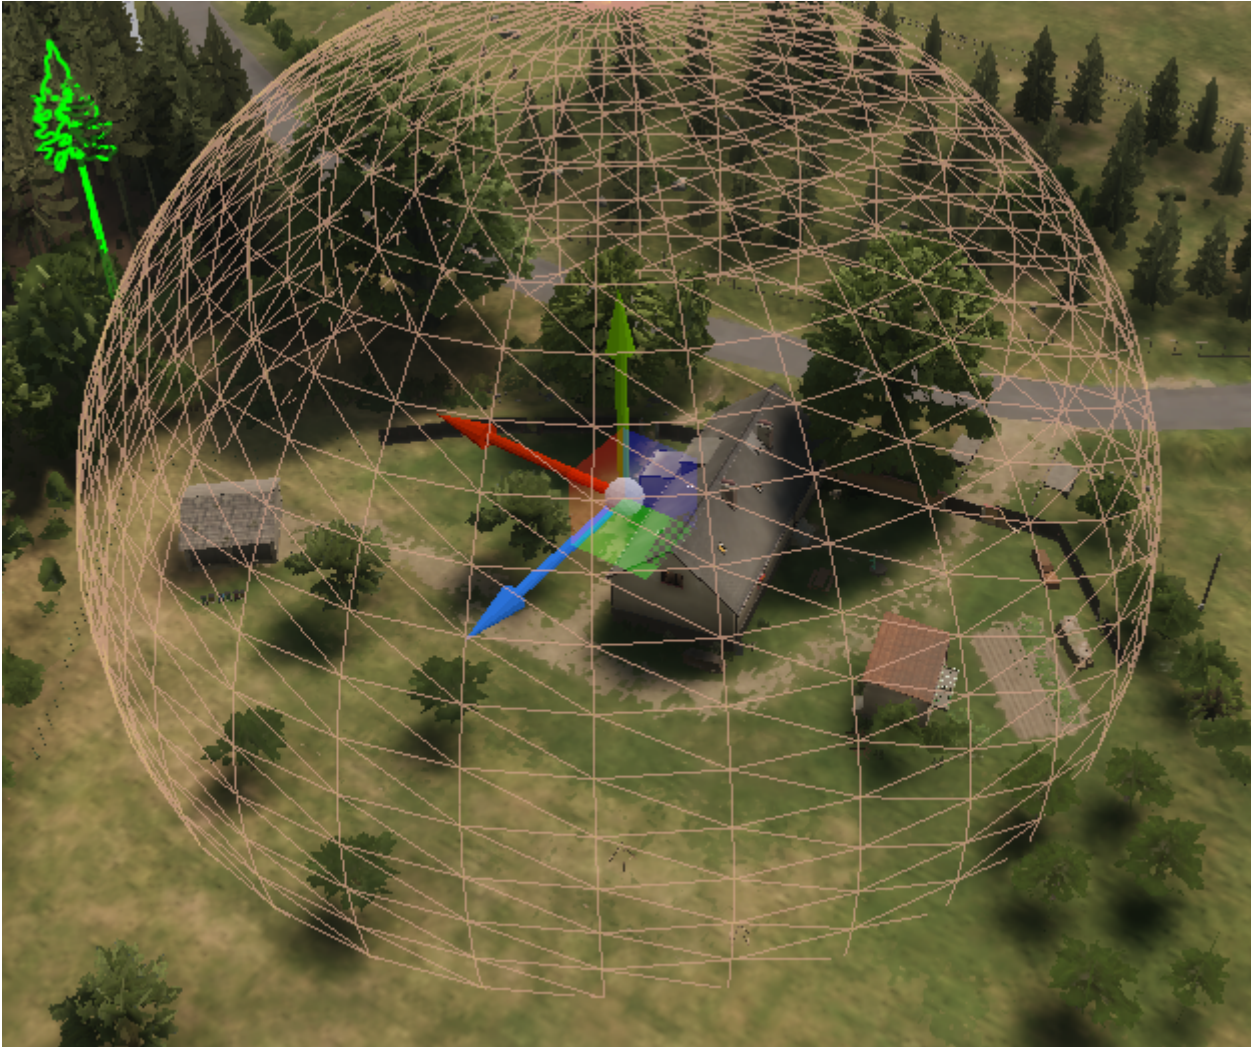

Find help on the FRENCH REFORGER MOD discord if you need ? Check our progress about this wiki here ?

Define a RemoteSite

Remote site are point that are not in the main campaign but still are use for various logic they are compose of a JWK_WorkdSlotControllerComponenet

When right click on the component you have a debug menu to help configure it

You can sometimes add parking spot if needed

https://enfusionengine.com/api/redirect?to=enfusion://ResourceManager/~FreedomFighters:Prefabs/Controllers/Loadtime/JWK_AmbientParkingSpot.et