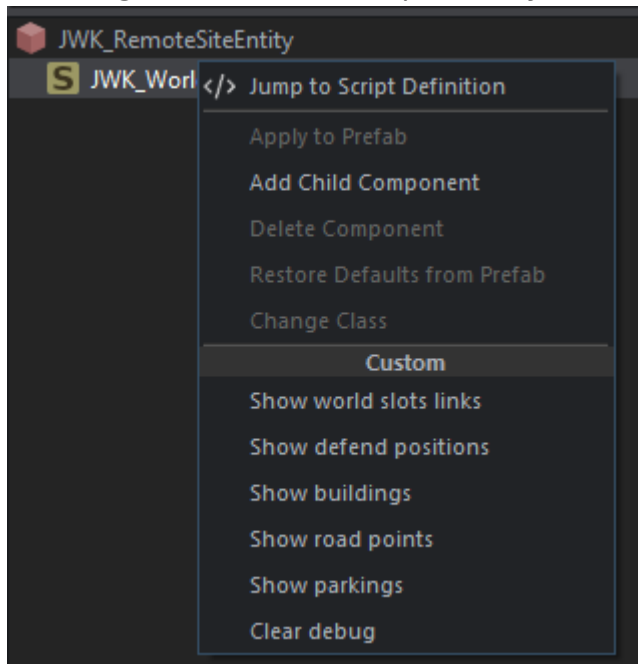

Find help on the FRENCH REFORGER MOD discord if you need ? Check our progress about this wiki here ?

Define a RemoteSite

Remote site are point that are not in the main campaign but still are use for various logic they are compose of a JWK_WorkdSlotControllerComponenet

When right click on the component you have a debug menu to help configure it

You can sometimes add parking spot if needed

https://enfusionengine.com/api/redirect?to=enfusion://ResourceManager/~FreedomFighters:Prefabs/Controllers/Loadtime/JWK_AmbientParkingSpot.et