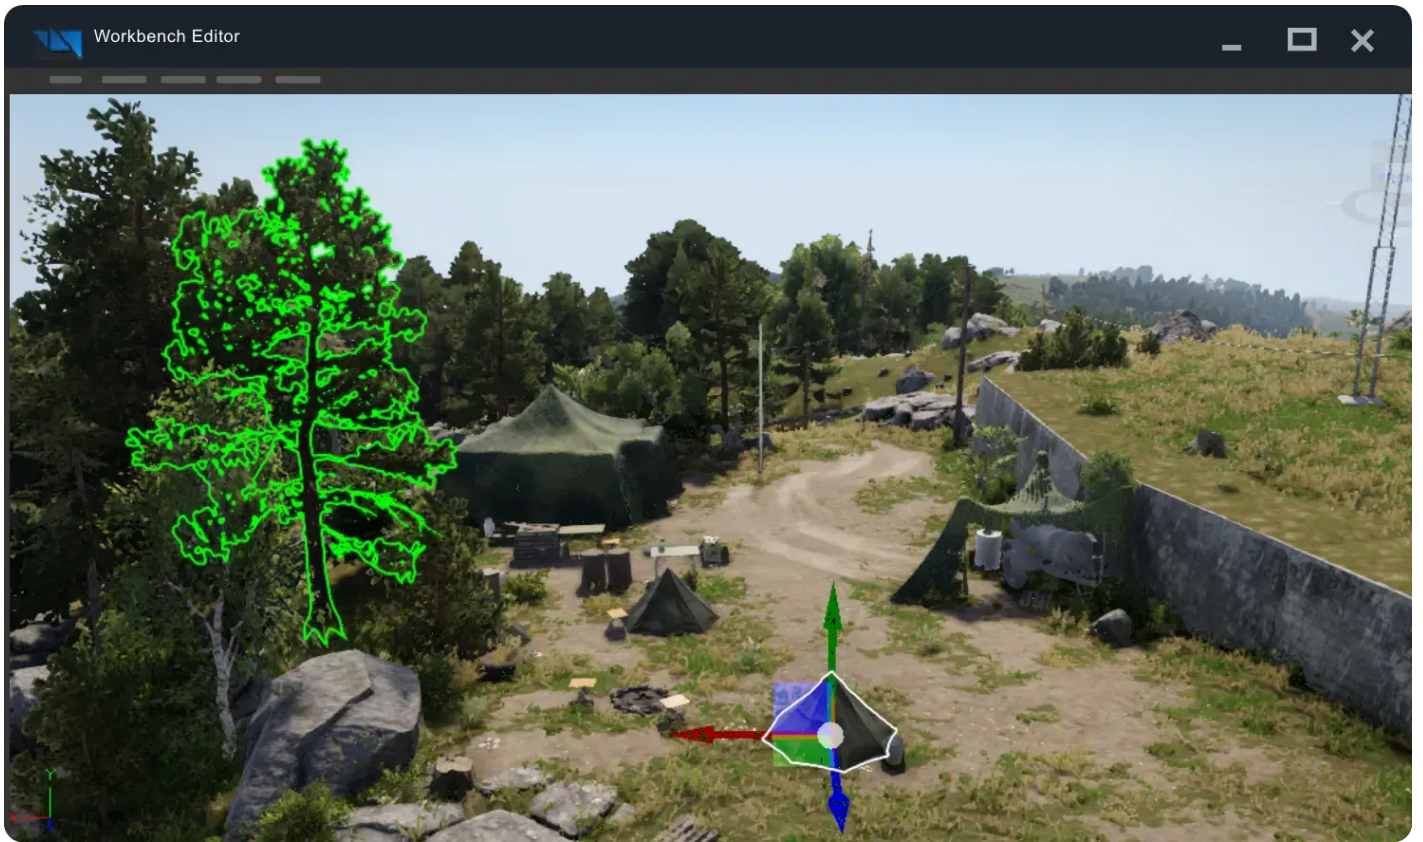

World Editor