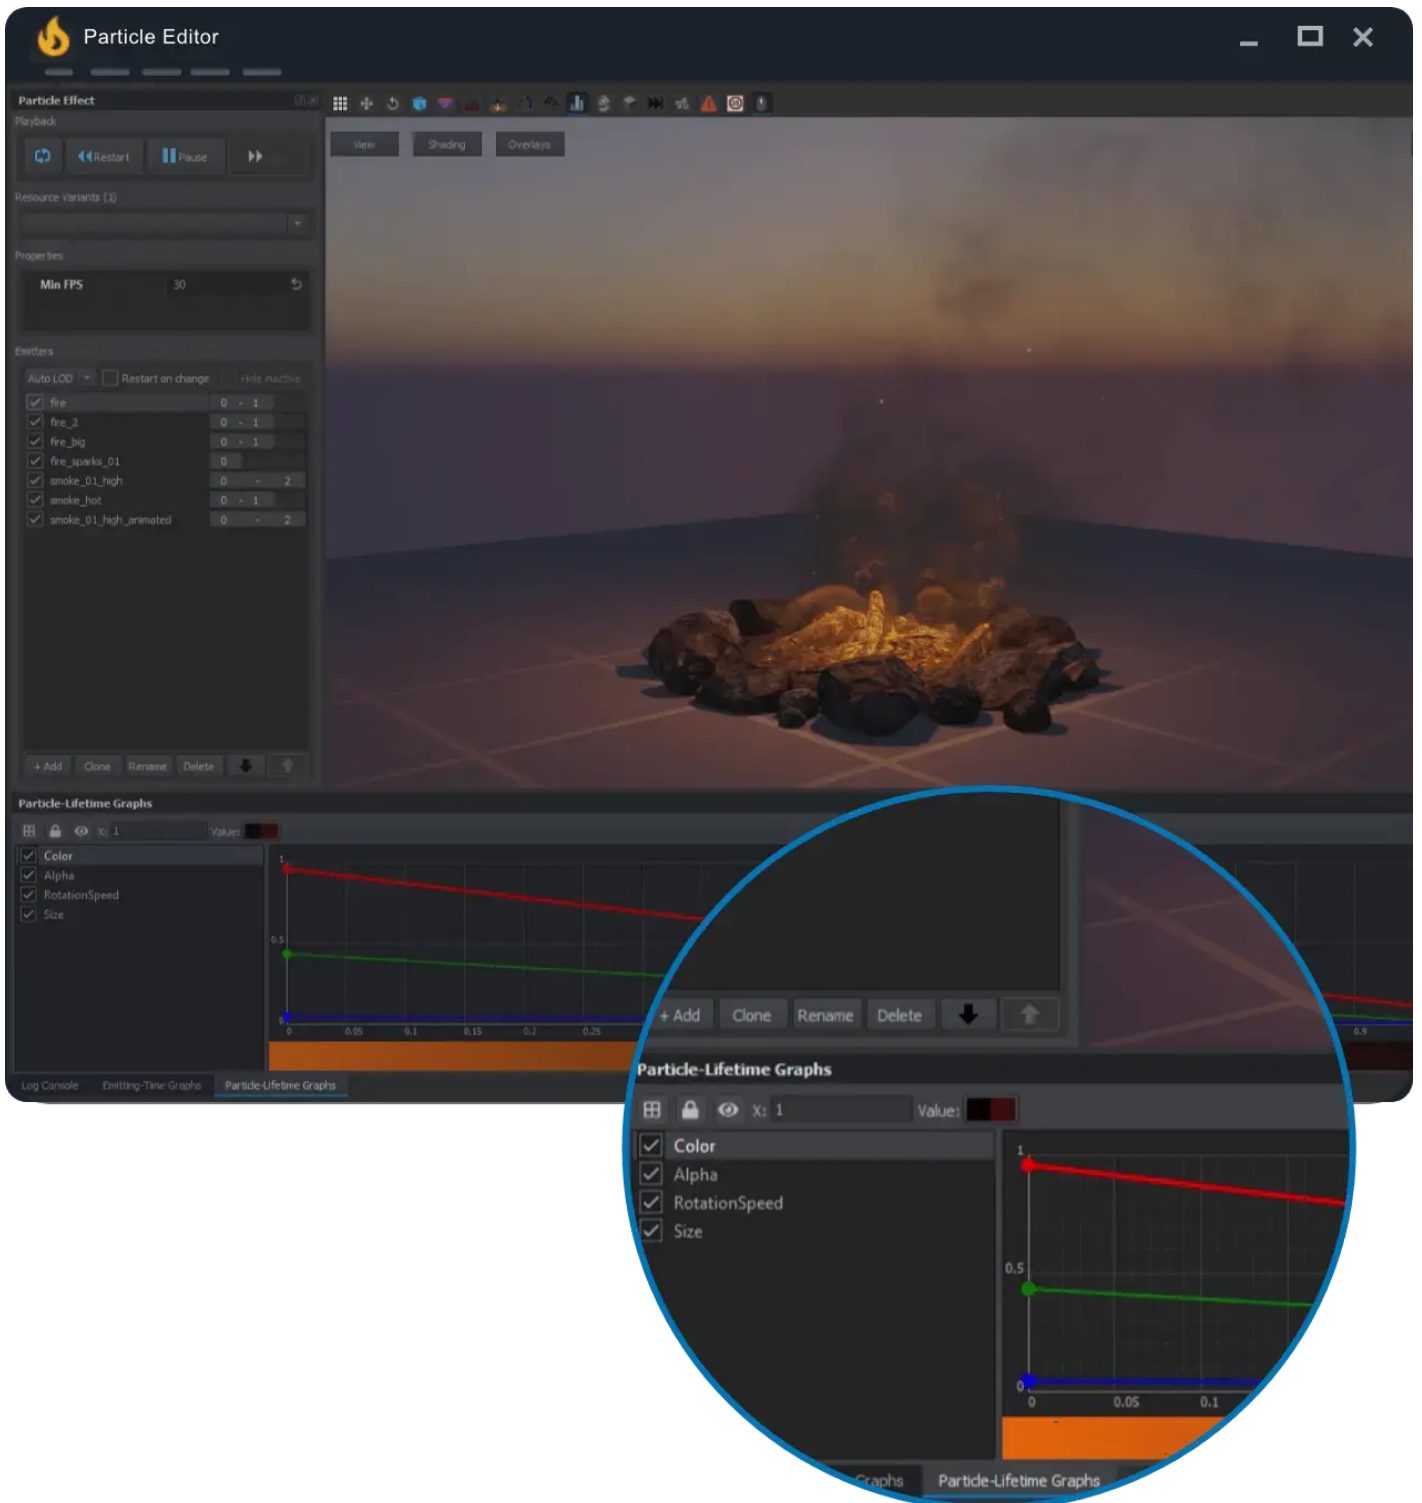

Particle Editor